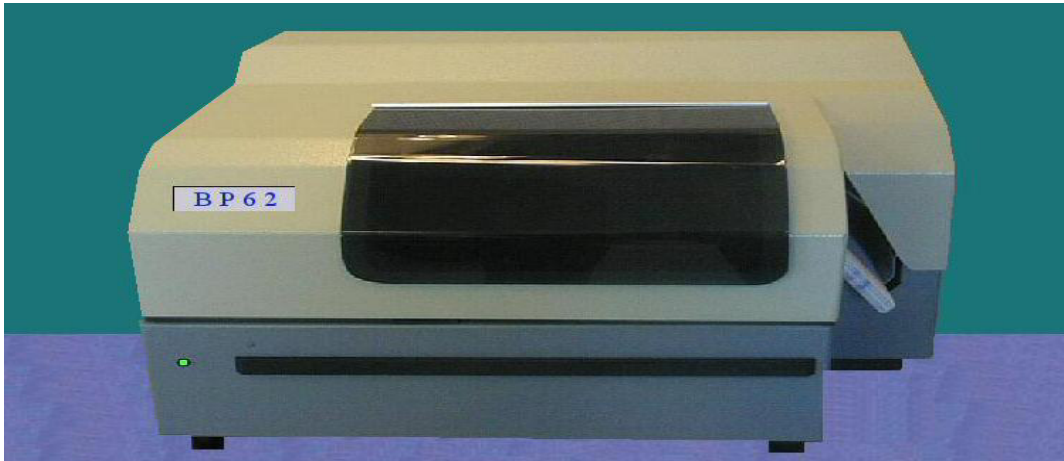

PERSONALIZATION ENCODER

BP 62

General Specification:

New BP 62 Cheque and Document printer encode and print Cheques and Giro.
BP 62 is perfect for small bank branches, Financial Institutions, Security Management, wherever high quality and security printing is required.
For the purpose of security and to prevent Fraud, only IMPACT printing stations are used in combination with ribbons with different security ink. BP 62 takes maximum advantages of the available technology providing a powerful production environment for pre-encoding and personalisation of cheques or value documents.

Audit Trail(Optional)

Connection of 2 units BP 64E(Optional)

BP 62

Specifications

BP 62

- **Document Feeder**
Type: Auto Hopper
Capacity: 500 documents (with new document)
- **MICR Encoder**
Font : E13B / CMC7
- **Text Printer**
Type: Impact
Number of pins : 9 pins
Number of heads: 2 heads
- **Stacker**
Capacity: 100 documents (with new document)
- **Processing Speed**
30 documents/min
- Dimension**
53 x 43 x 31 Cm
- **Weight 19 Kg**
- **Power Supply**
110-220V(10%), 50/60Hz
- **Communication Interface**
RS232C , 9600, bps)

New BP 62 Cheque Printer encode and print cheques or documents "On Demand".

BP 62 is perfect for small bank branches.

BP 62 interfaces with an IBM compatible PC to store Data. The format and text can thus be changed as Required.